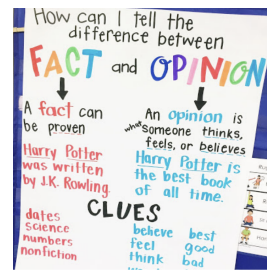

Here's what's happening this week:

MATH: Bar Graphs, Place Value

READING: Fact/Opinion

WRITING: Expert Book/Opinions

PHONICS/WORD WORK: Short Vowels

SOCIAL/EMOTIONAL STUDIES: Seasons/Bully Prevention

SPECIALISTS: S, PA, M, PE

Welcome back from a gorgeous fall weekend! The deciduous trees' colors are amazing! How do the leaves DO that?!? We'll learn some science behind colors, critters who live in dead leaves, and how to differentiate between facts and opinions this week. We're also learning a lot about bar graphs, and will expand into place value during math.